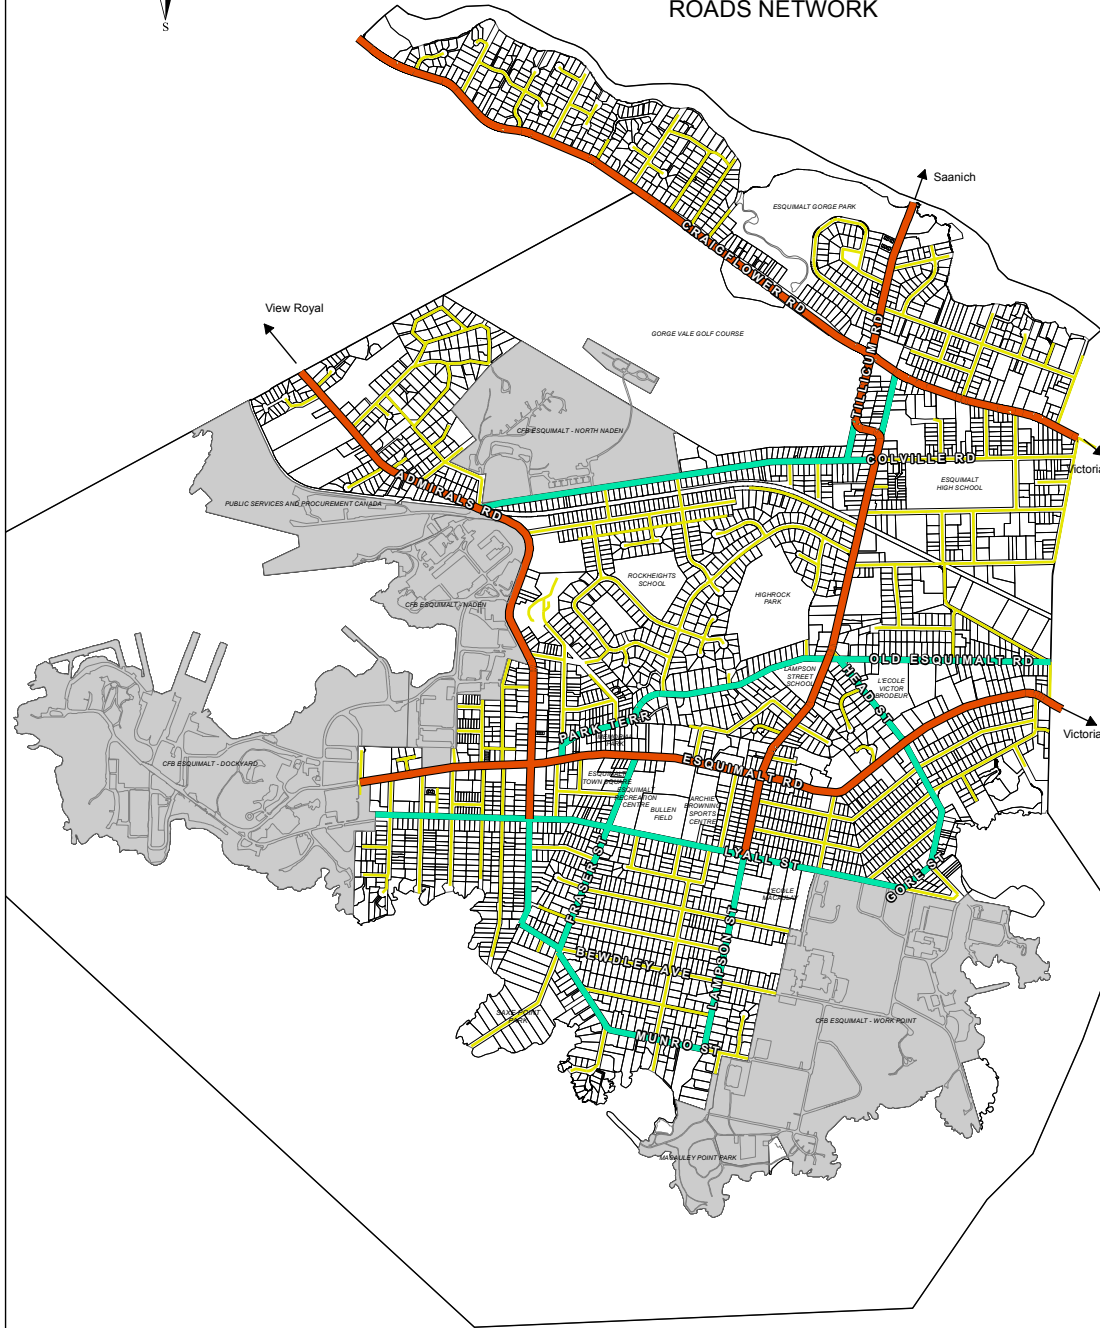

OFFICIAL COMMUNITY PLAN
SCHEDULE C
 ROADS NETWORK

Legend

- Major Roads
- Residential Collector Roads
- Roads (Built)
- Township of Esquimalt Boundary