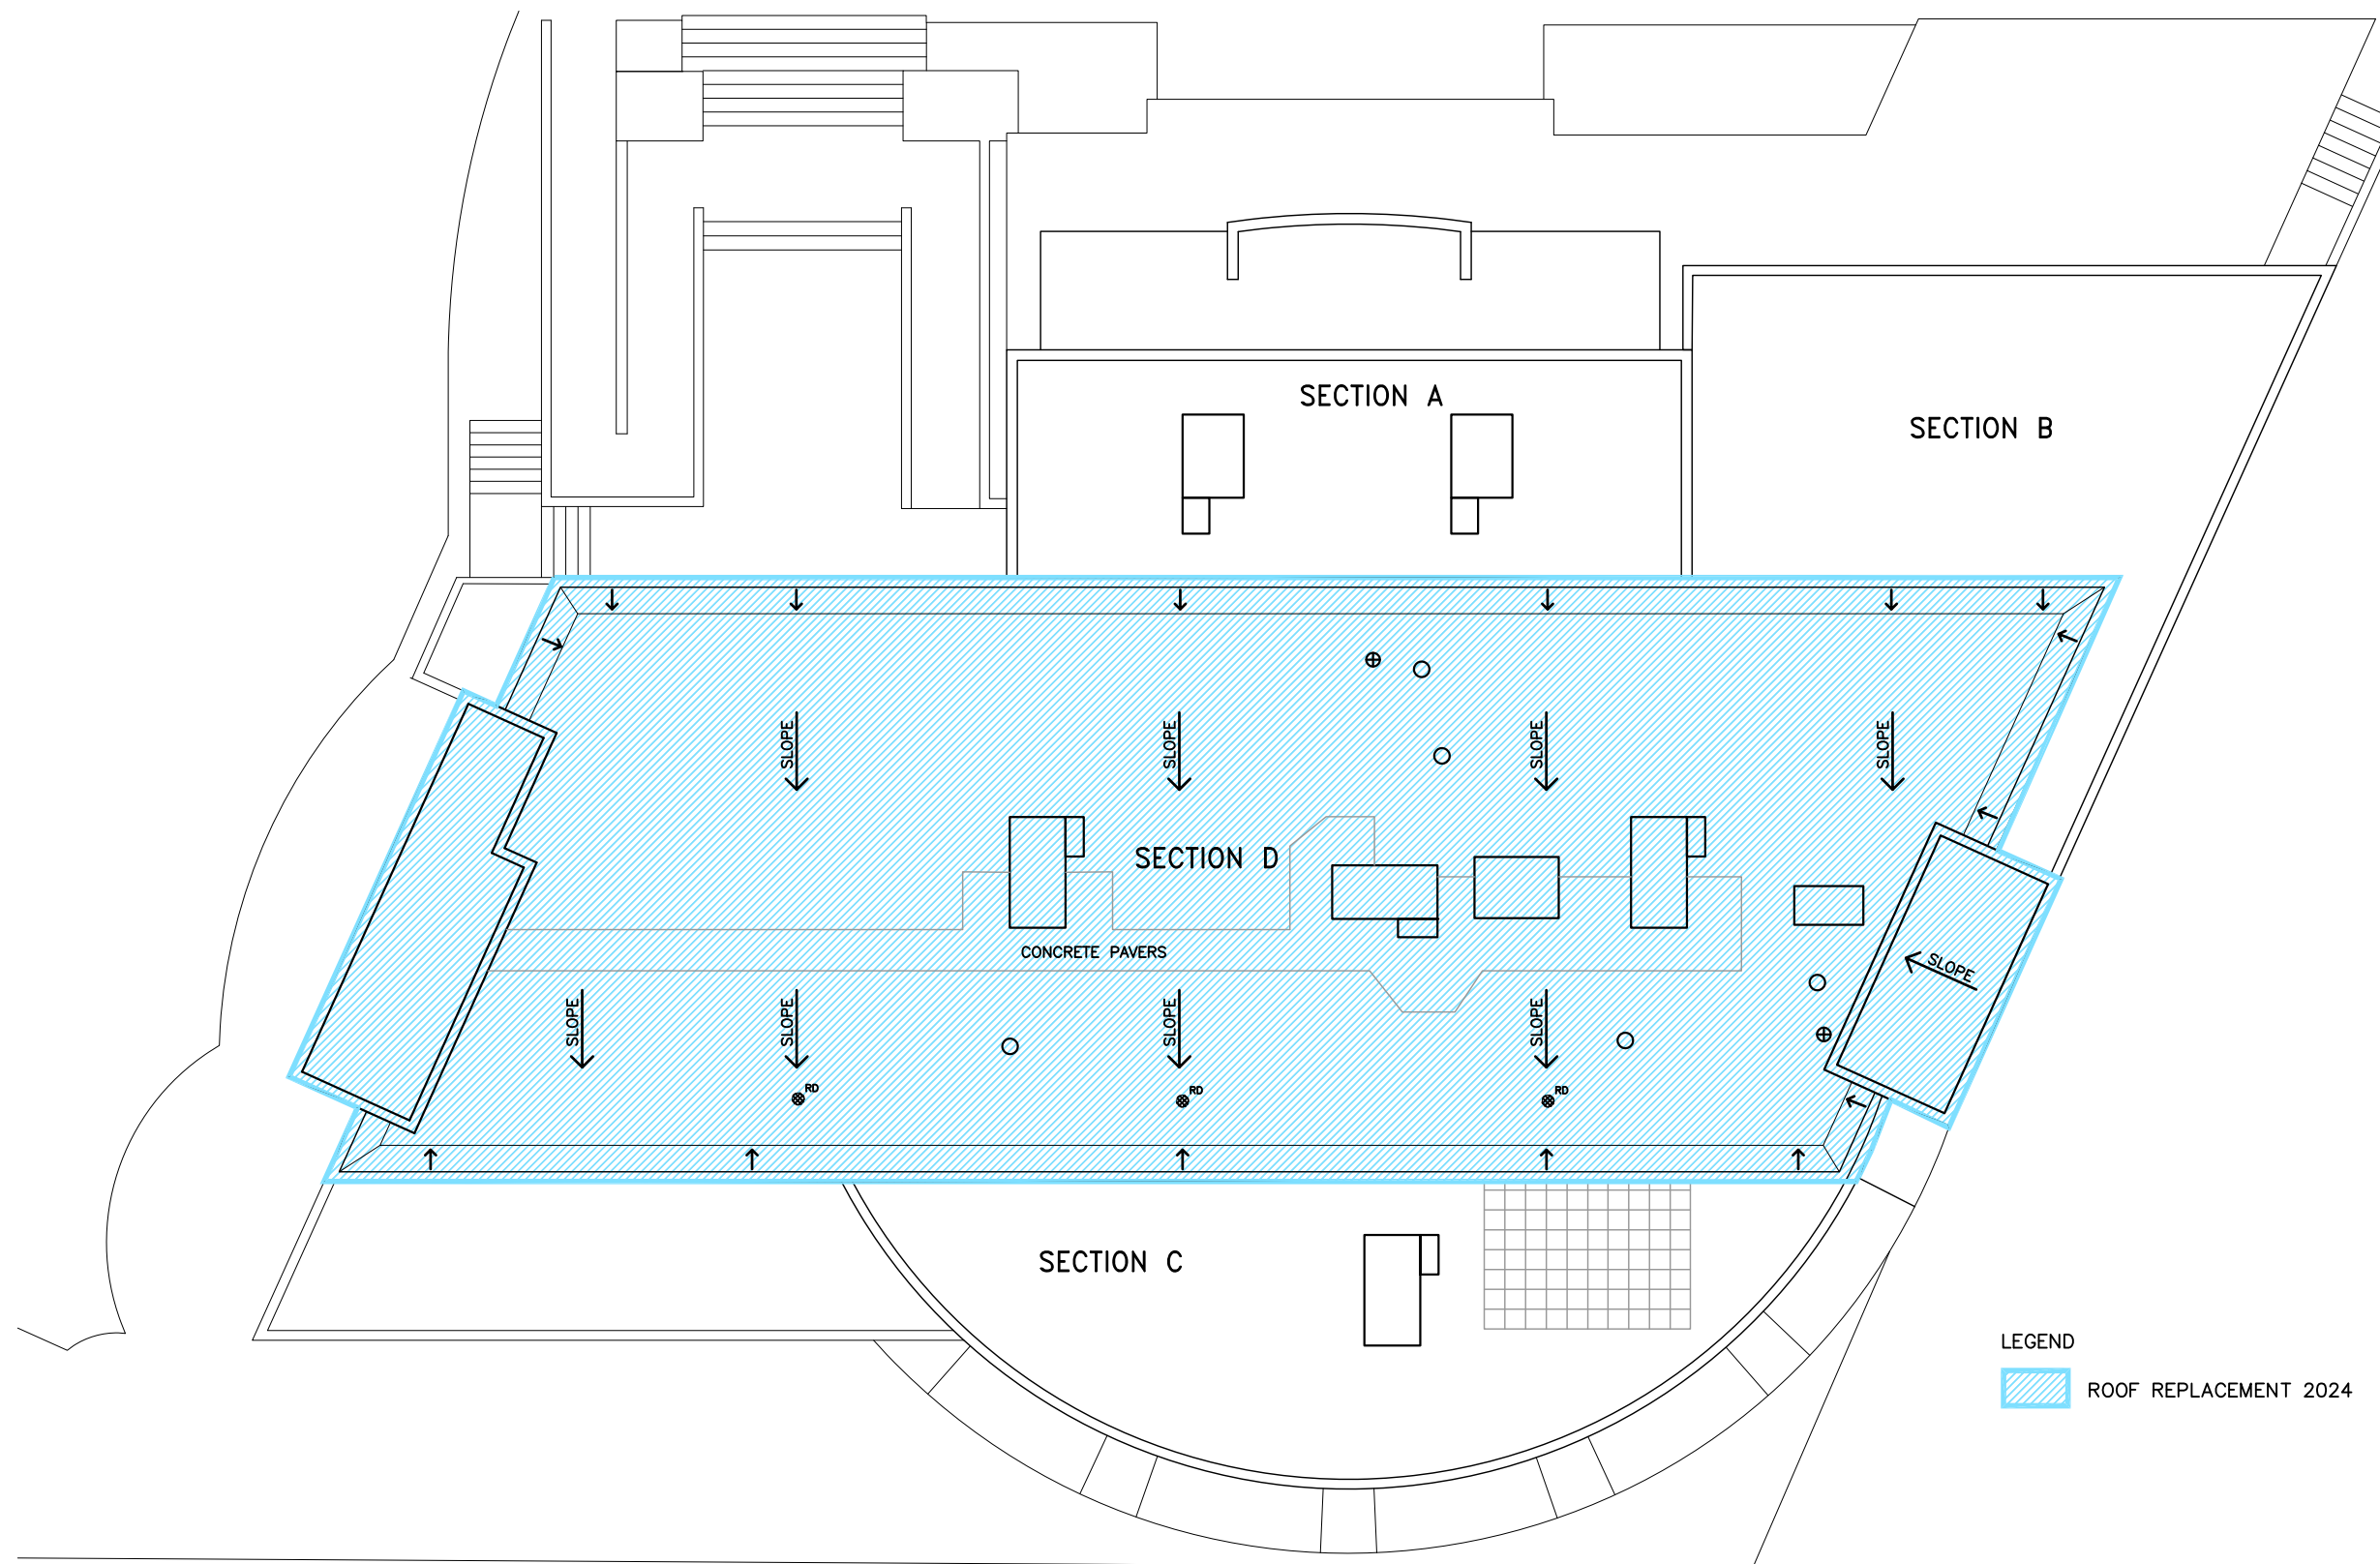

GARLAND CANADA, INC.

drawing title:

ROOF PLAN

scale: N.T.S.

designed: RB, TH

drawn: ML

checked: TH

date: November 2024

sheet no.

002/005

LEGEND
 ROOF REPLACEMENT 2024