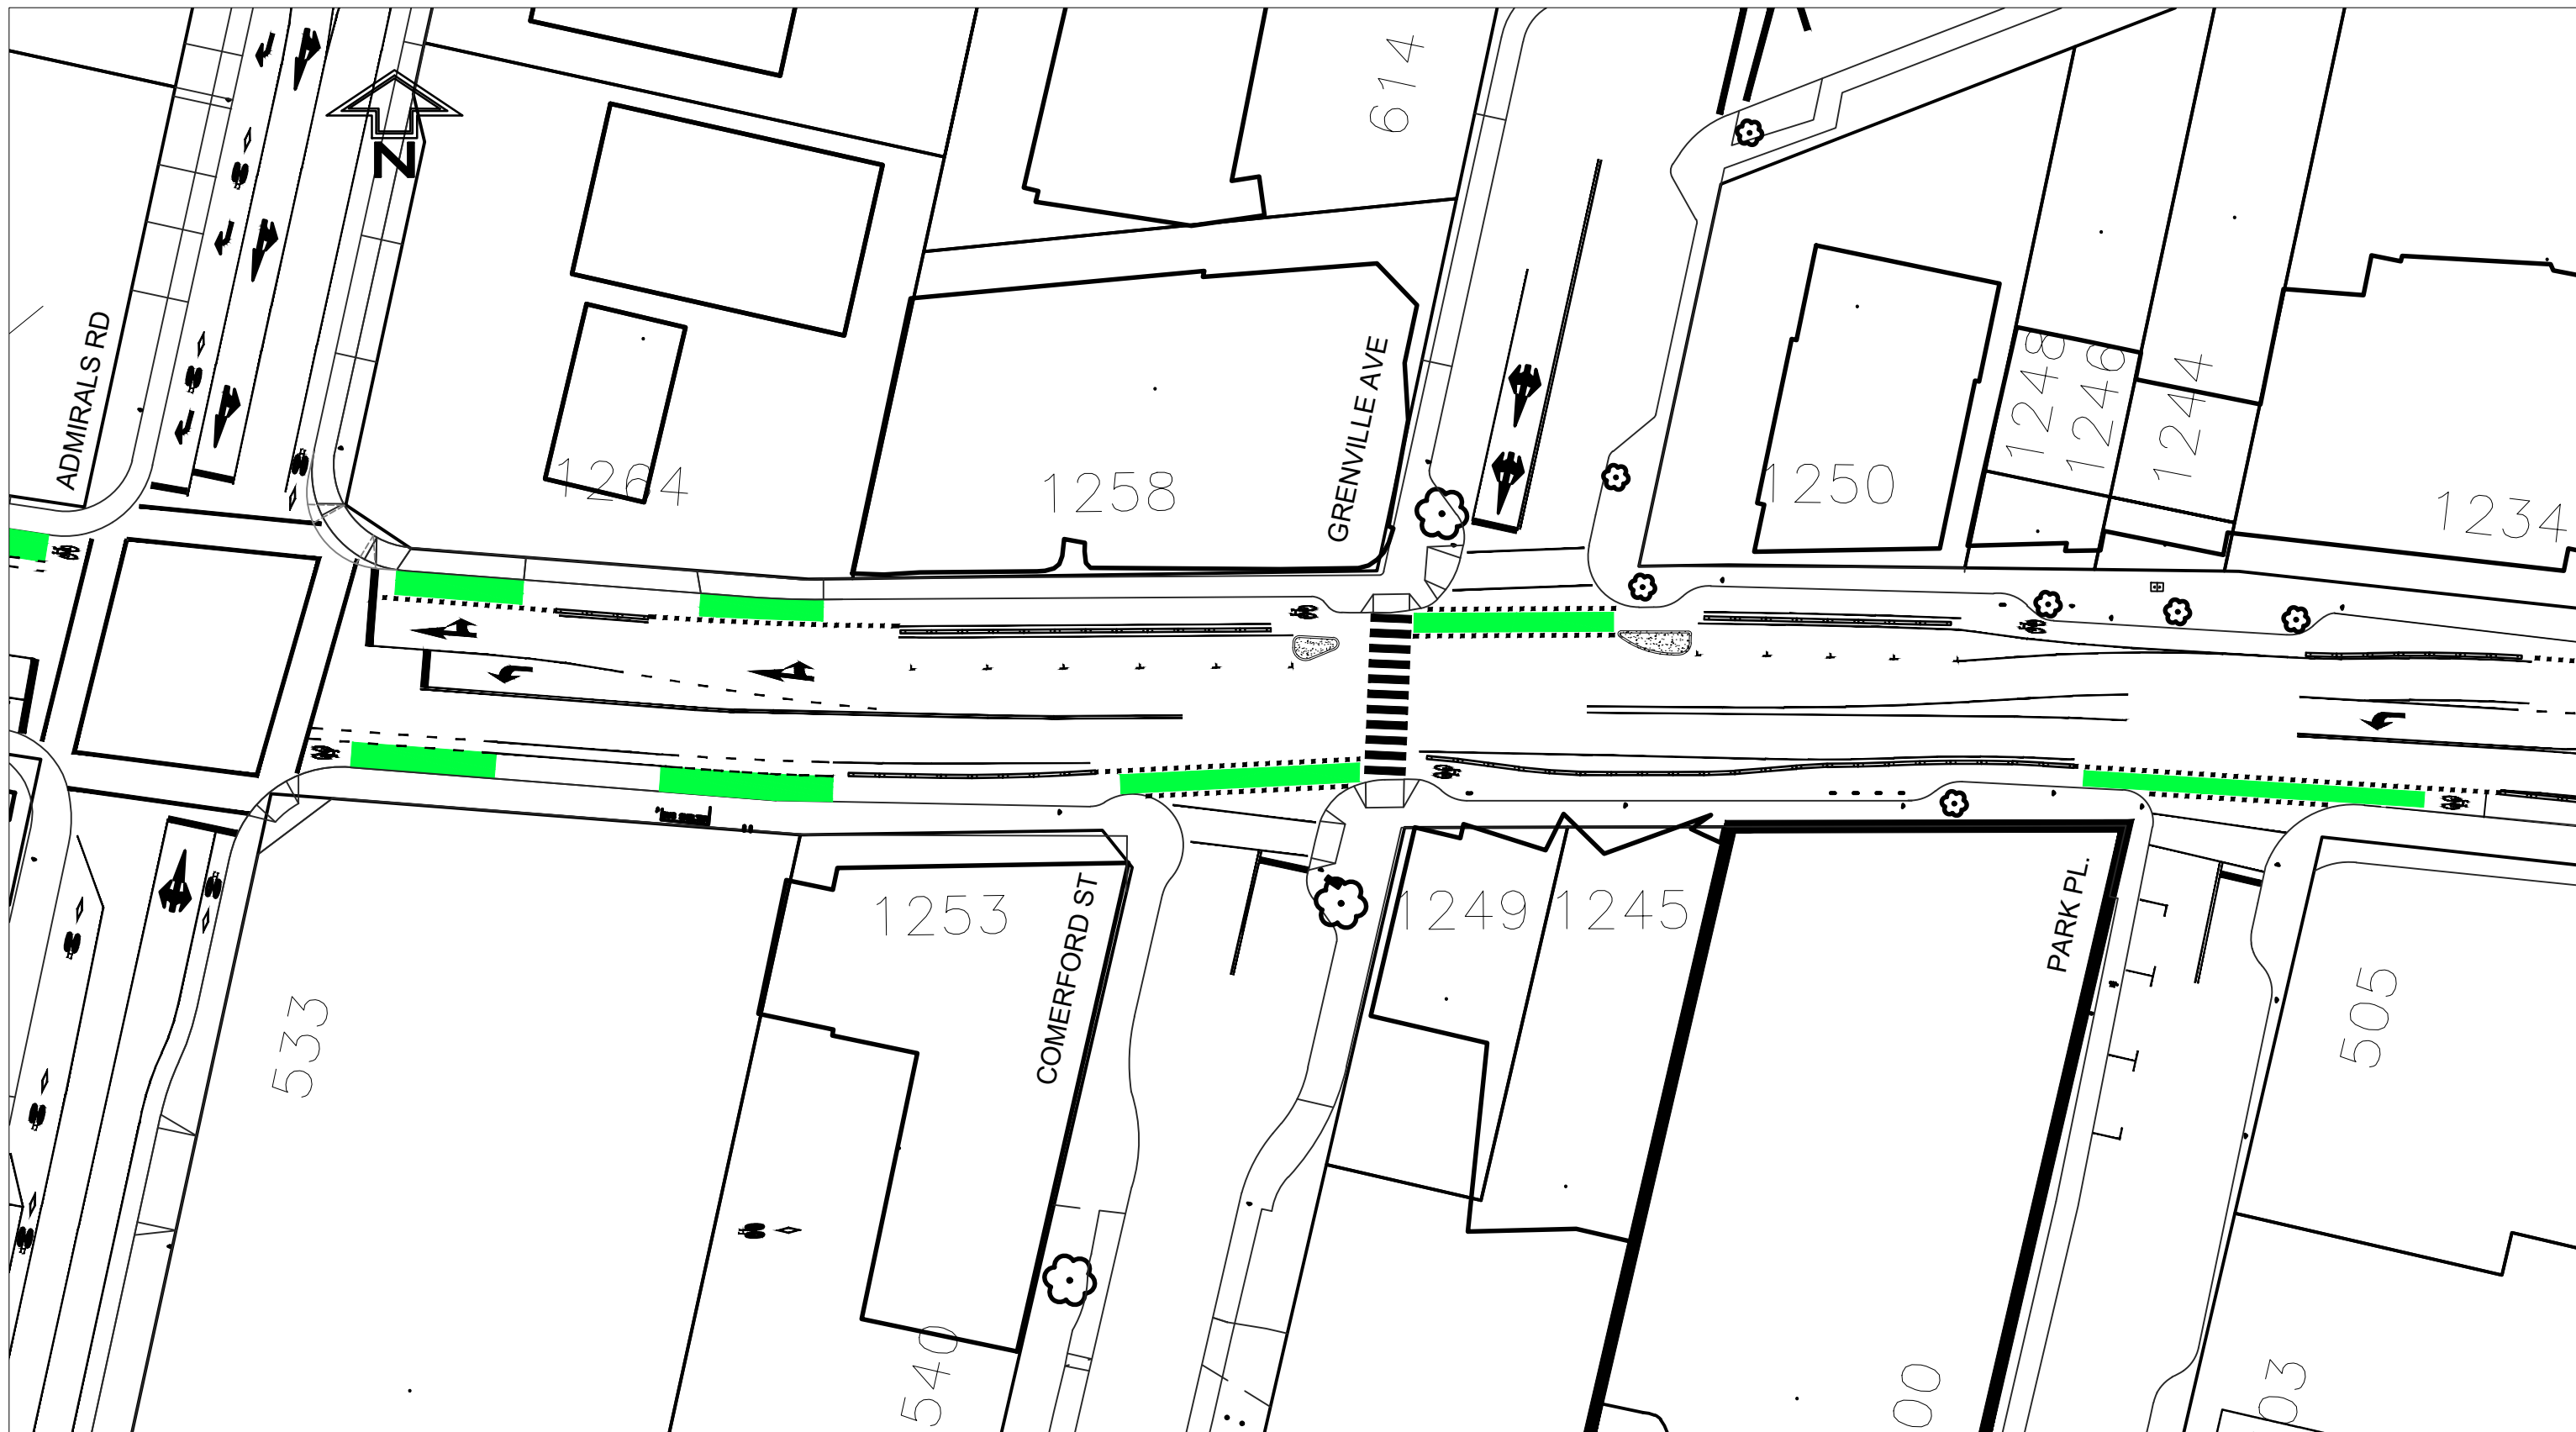

Admirals to Park - Alternate Concept

1:500 0 10 30m