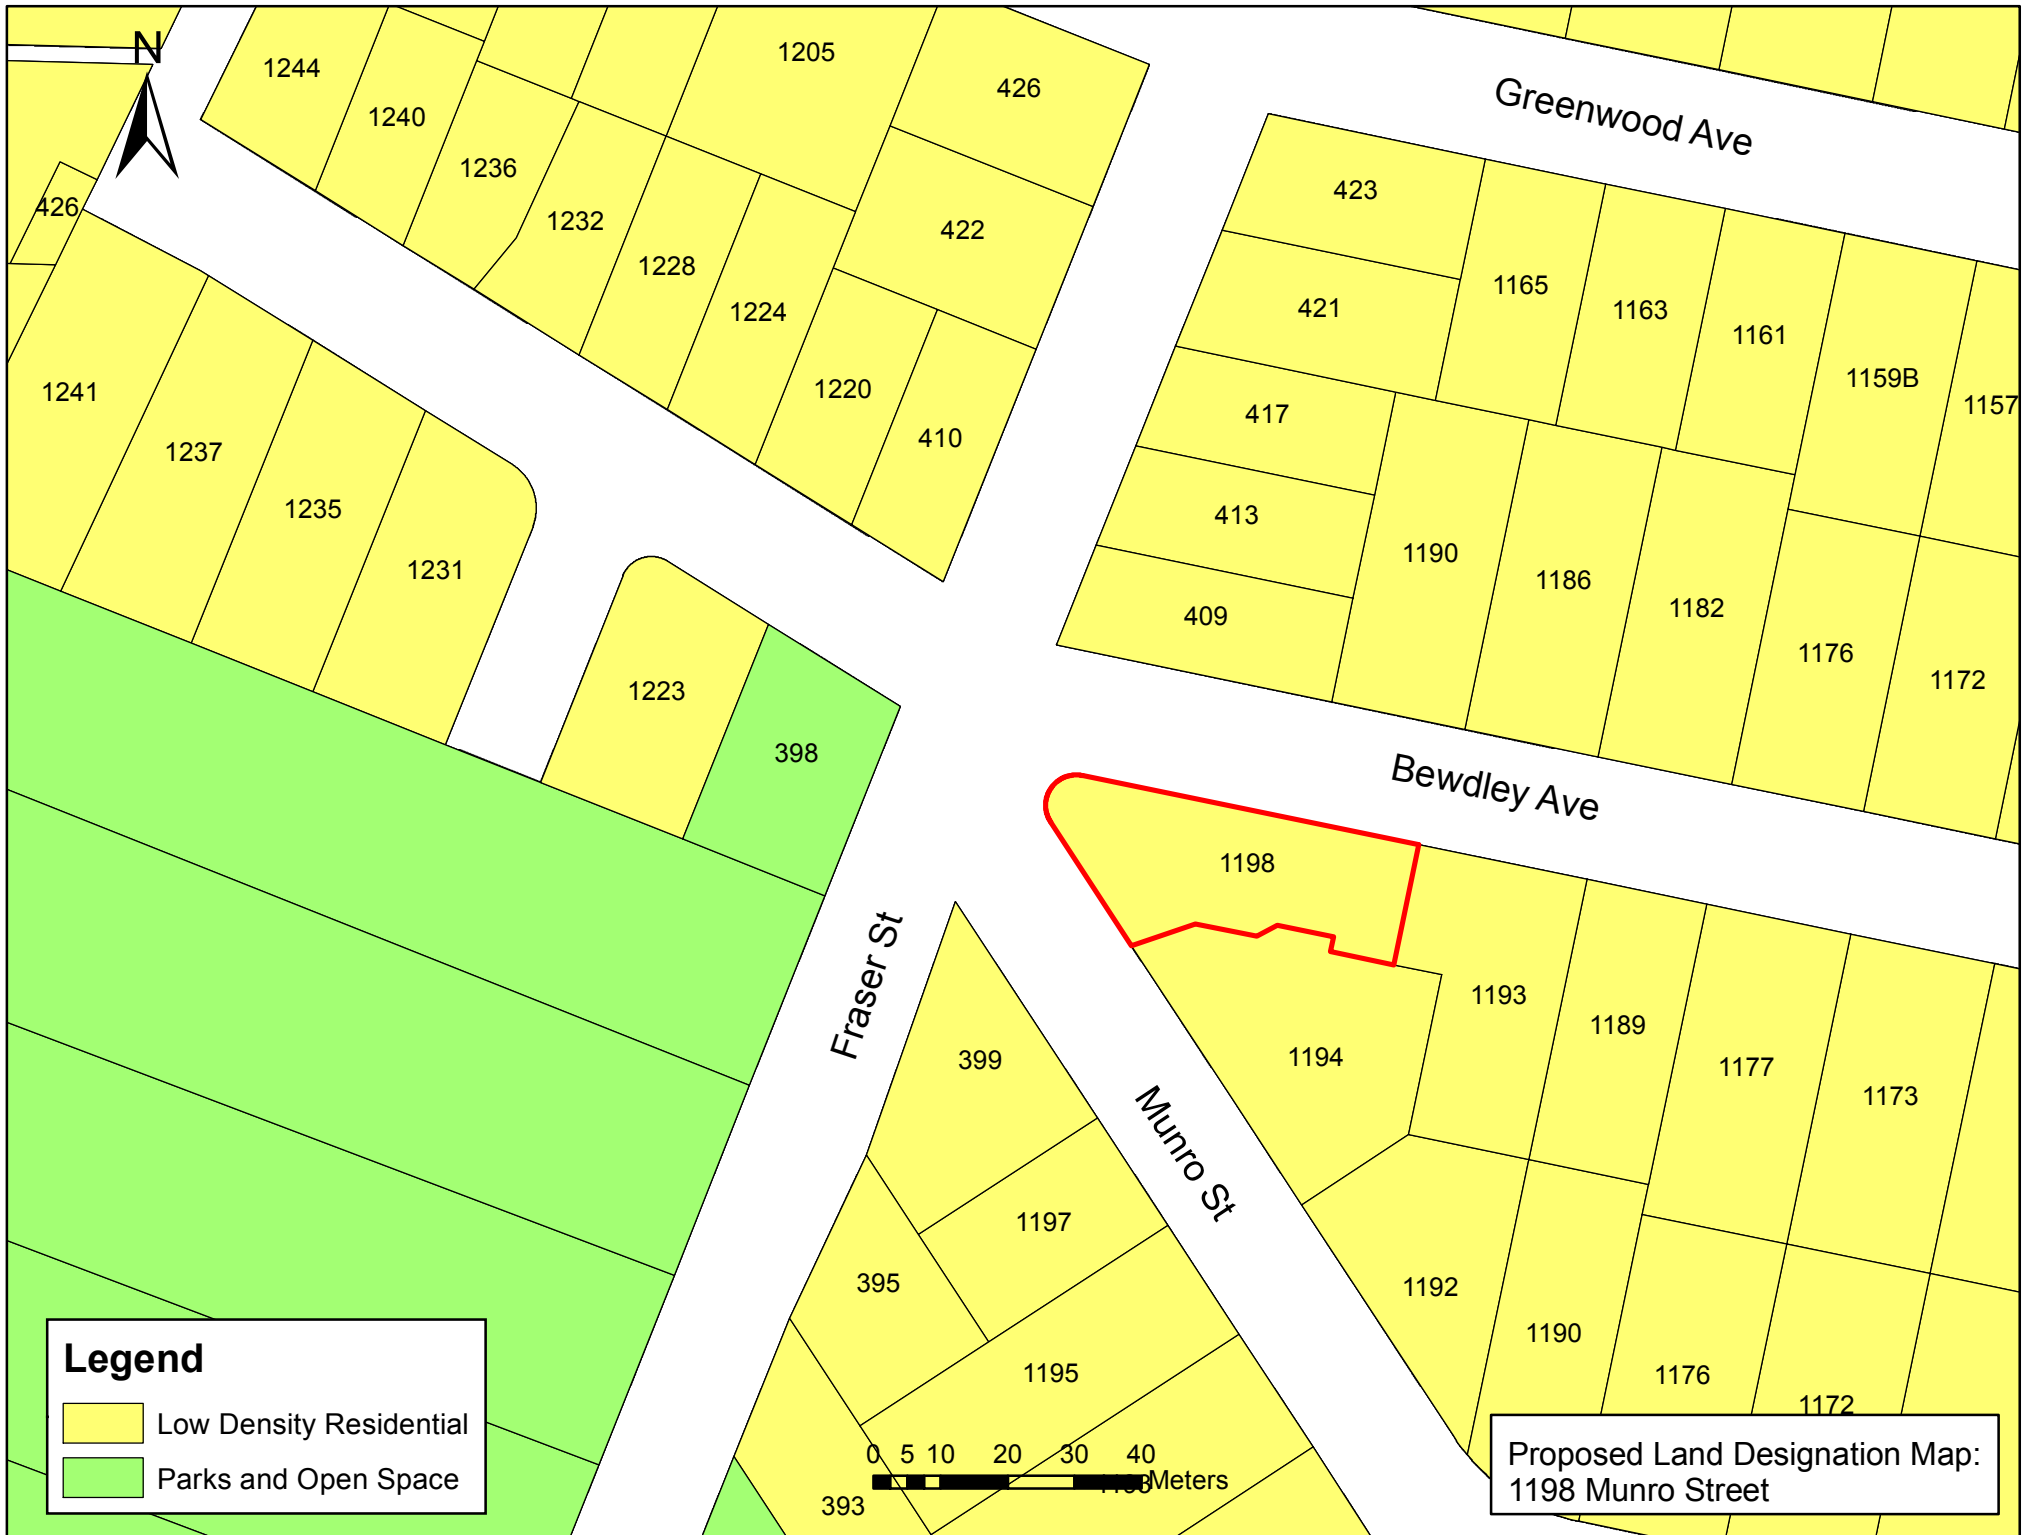

1193

1189

1177

1173

1169

1165

395

1197

1192

1190

1176

Subject Property Map  
1198 Munro Street

1195

1172

N

Greenwood Ave

Bewdley Ave

Fraser St

Munro St

**Legend**

-  Low Density Residential
-  Parks and Open Space

0 5 10 20 30 40 Meters

Proposed Land Designation Map:  
1198 Munro Street