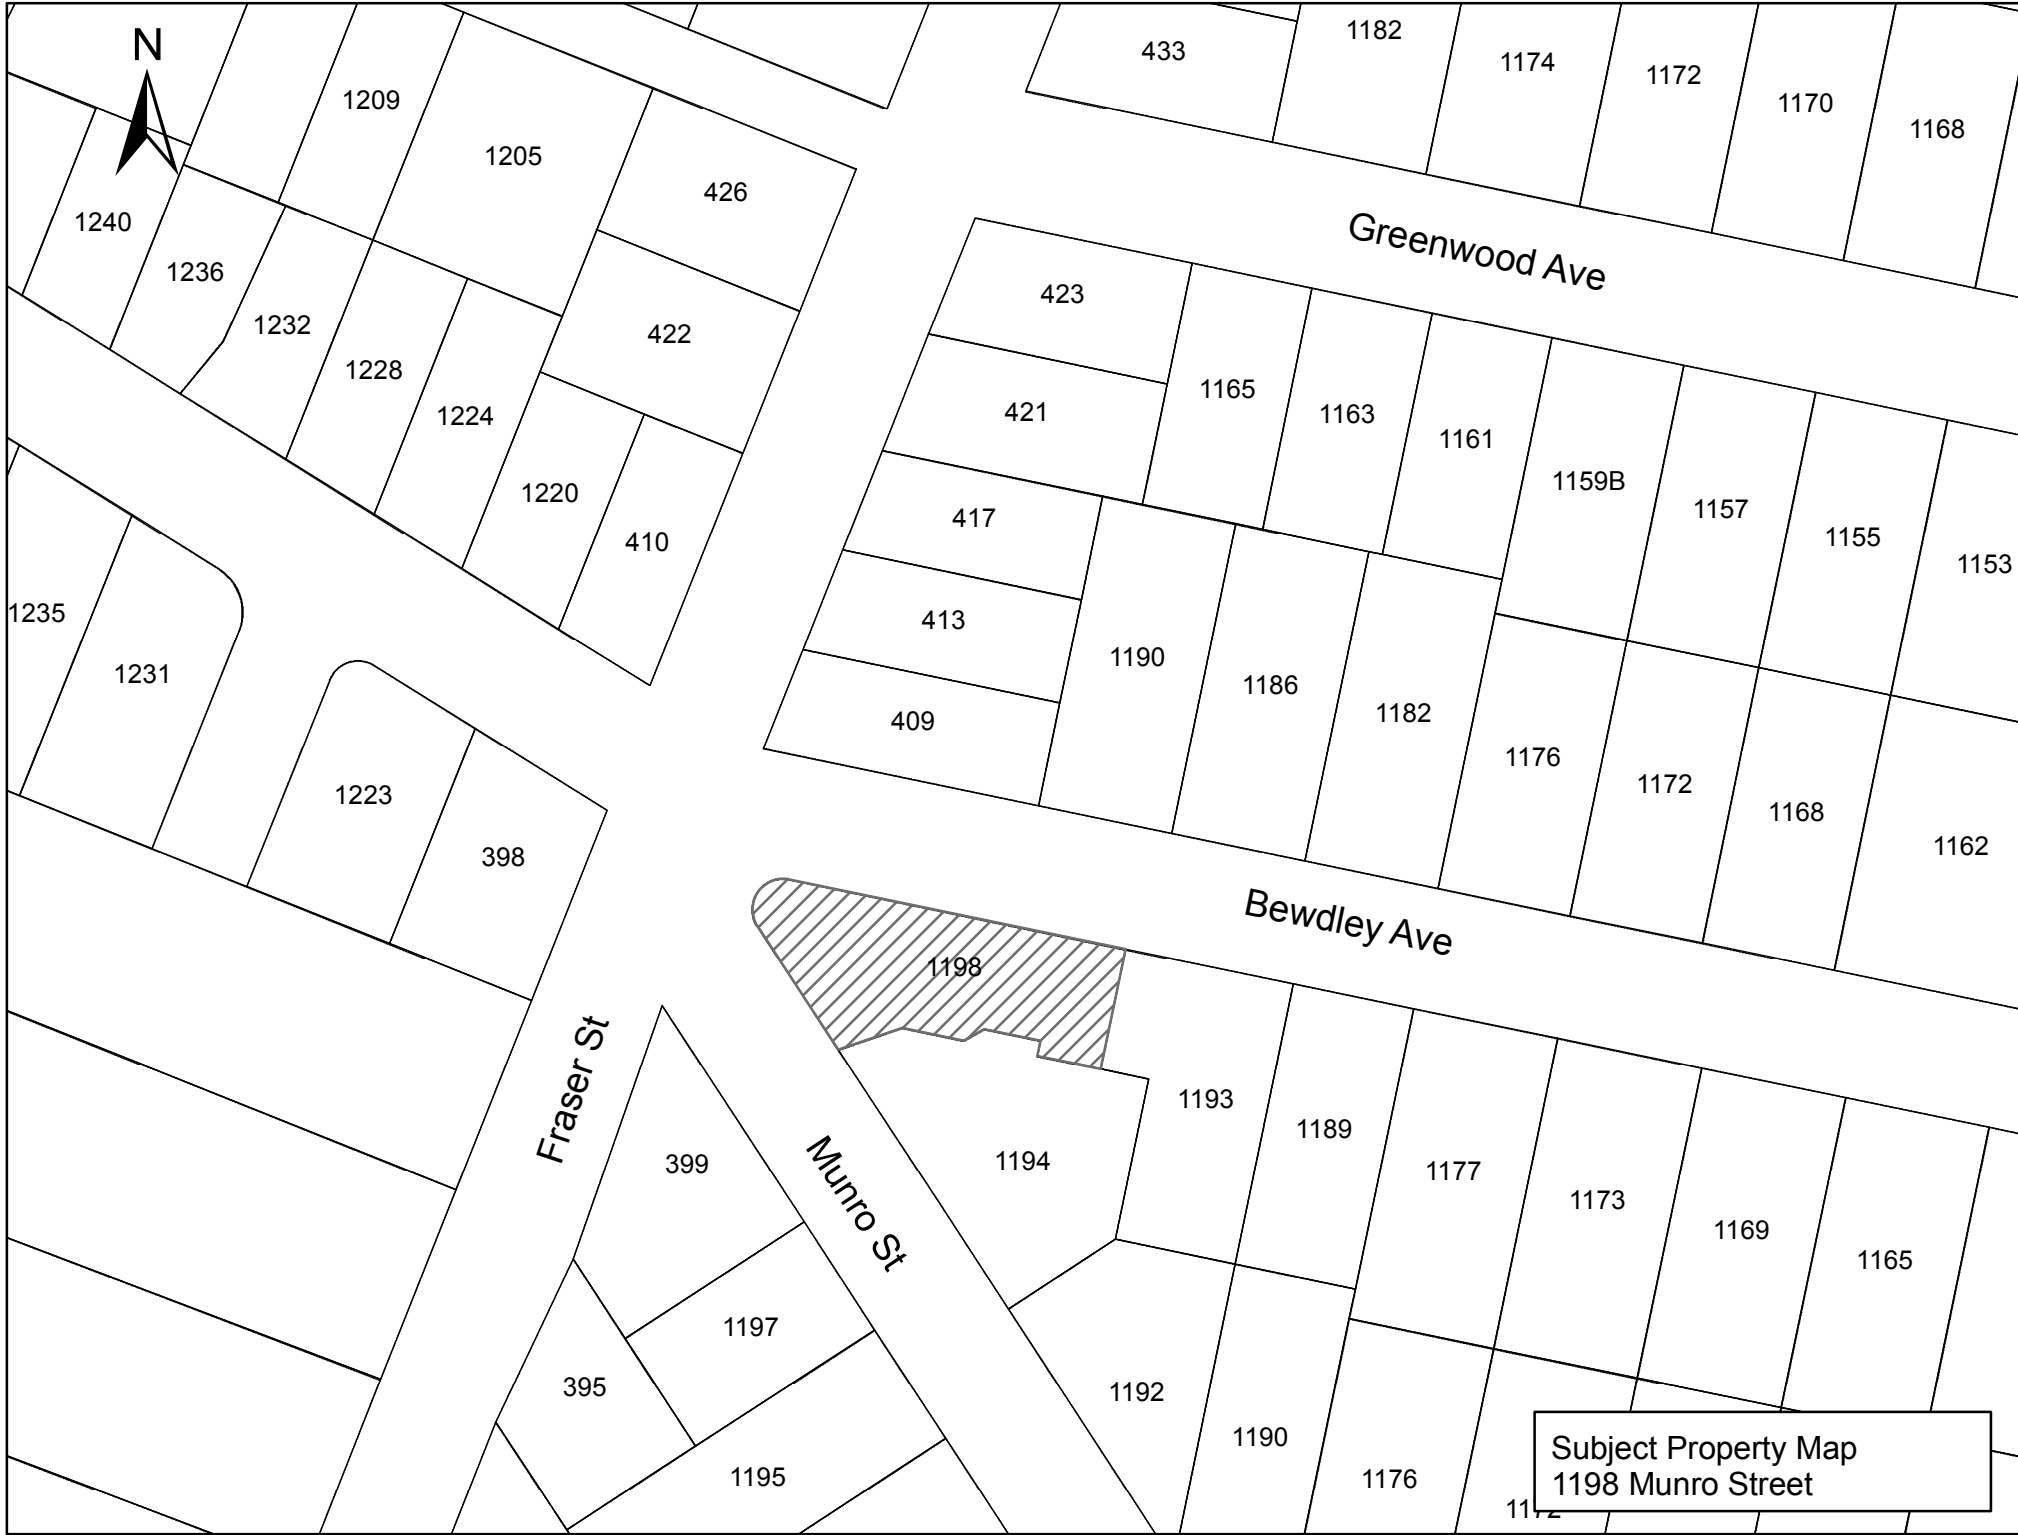

N

433

1182

1174

1172

1170

1168

1209

1205

426

1240

1236

1232

1228

1224

1220

410

1235

1231

1223

398

Greenwood Ave

423

421

1165

1163

1161

1159B

1157

1155

1153

417

413

1190

1186

1182

1176

1172

1168

1162

409

Bewdley Ave

1198

Fraser St

399

Munro St

1194

1193

1189

1177

1173

1169

1165

395

1197

1192

1190

1176

Subject Property Map
1198 Munro Street

1195

1172