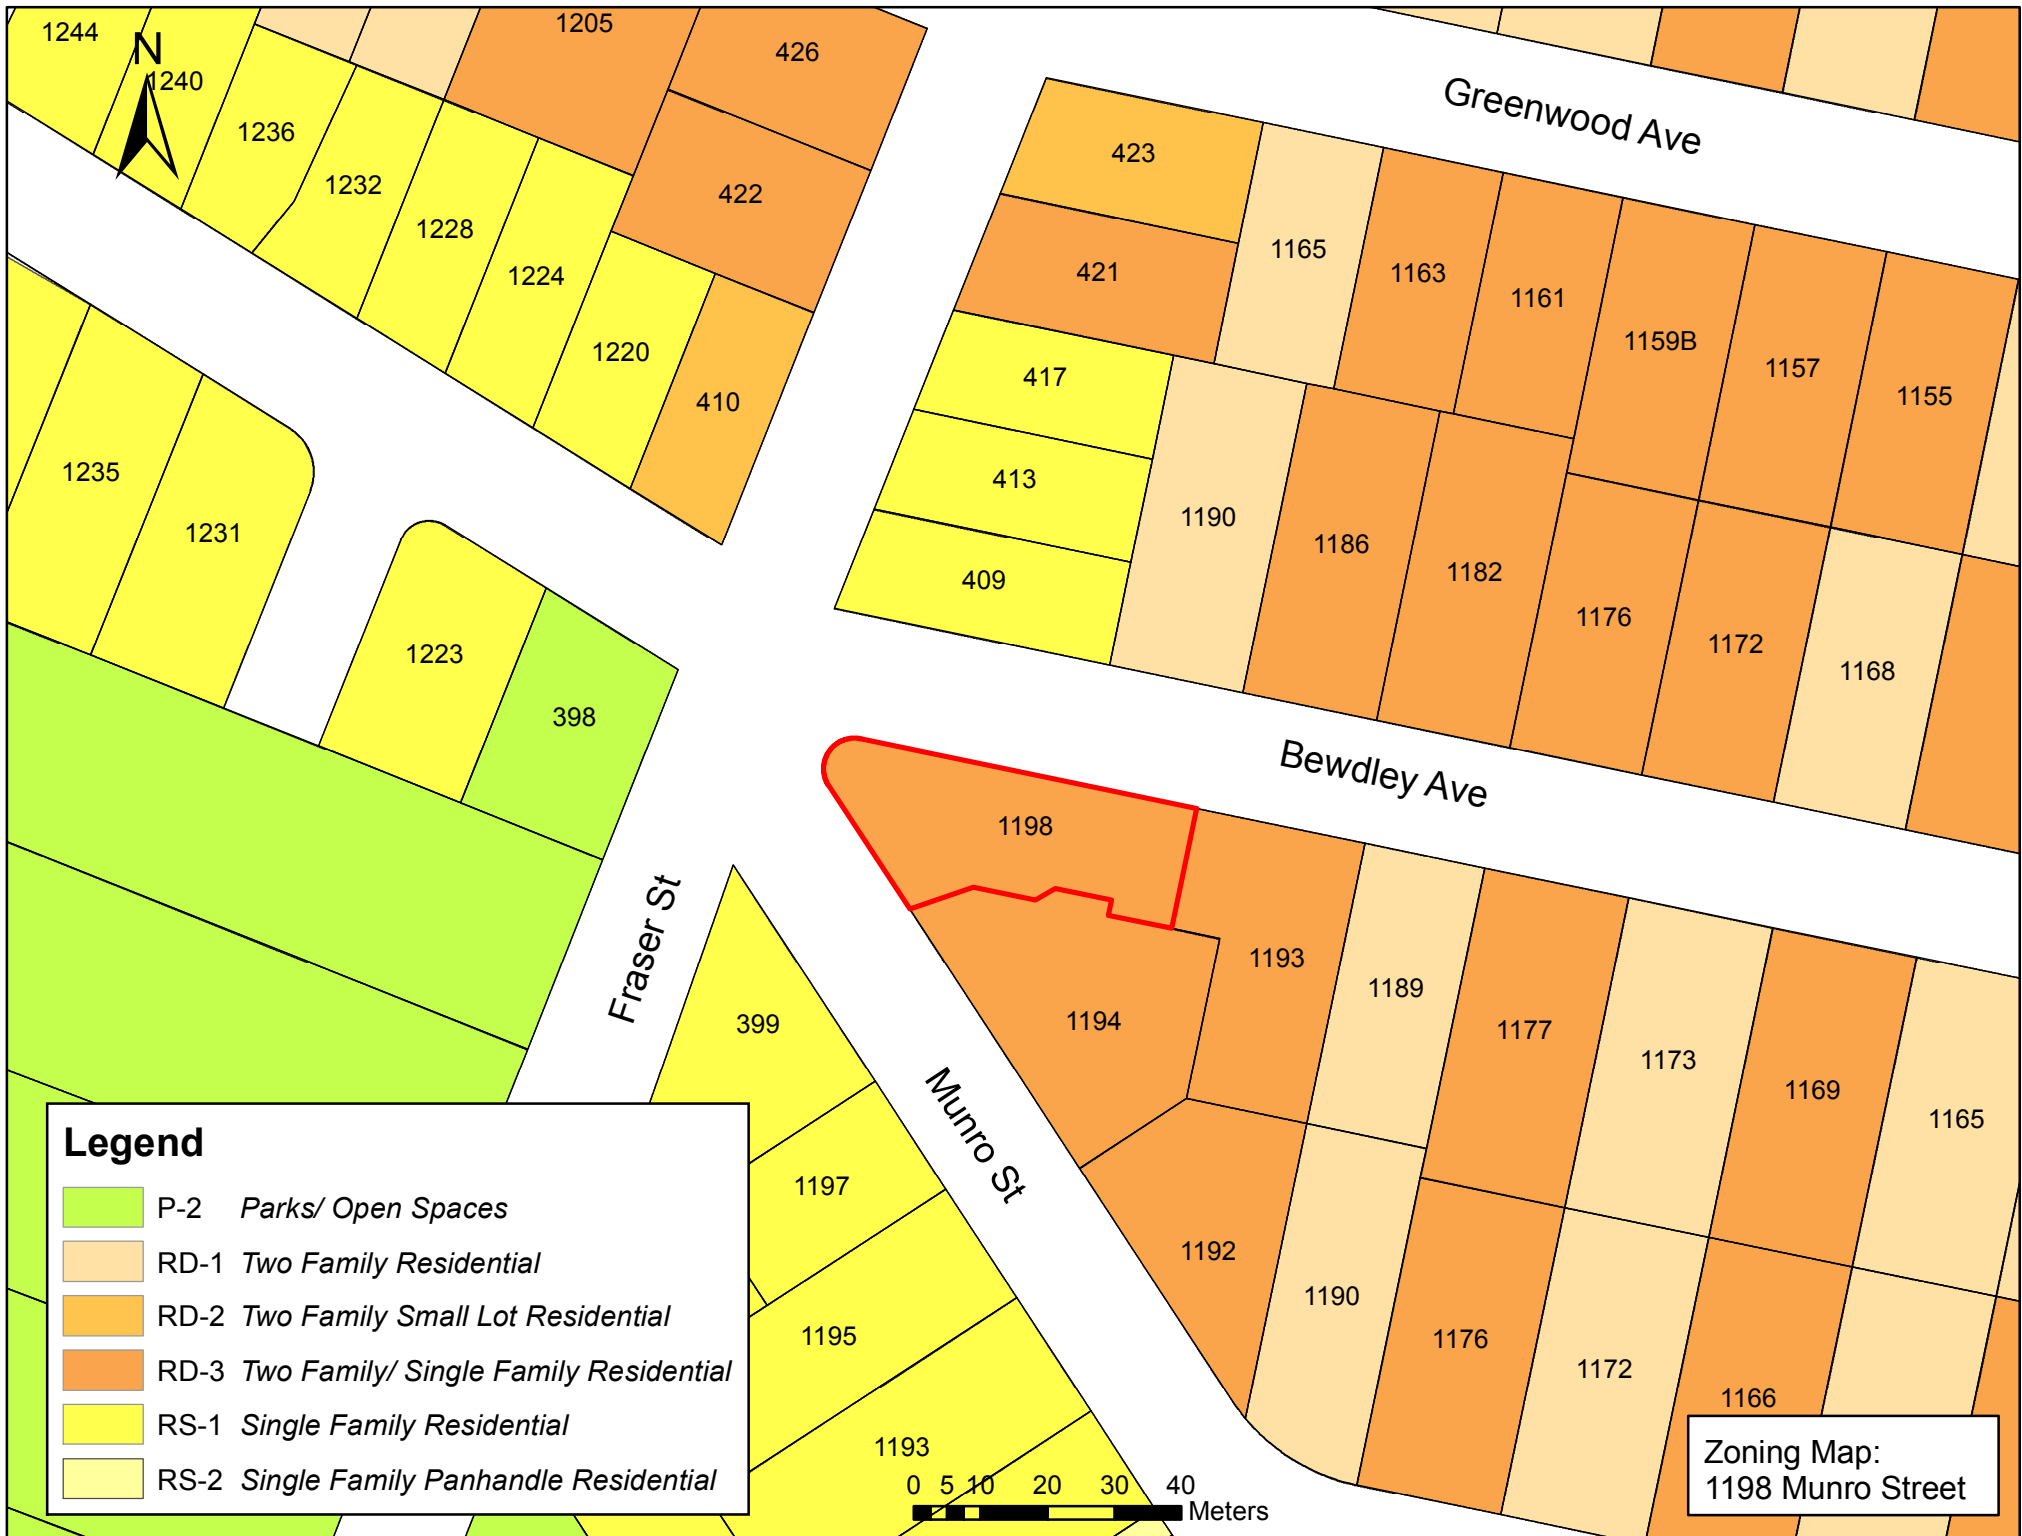

1193

1189

1177

1173

1169

1165

395

1197

1192

1190

1176

Subject Property Map  
1198 Munro Street

1195

1172

N

Greenwood Ave

Bewdley Ave

Fraser St

Munro St

**Legend**

-  Low Density Residential
-  Parks and Open Space

0 5 10 20 30 40 Meters

Proposed Land Designation Map:  
1198 Munro Street