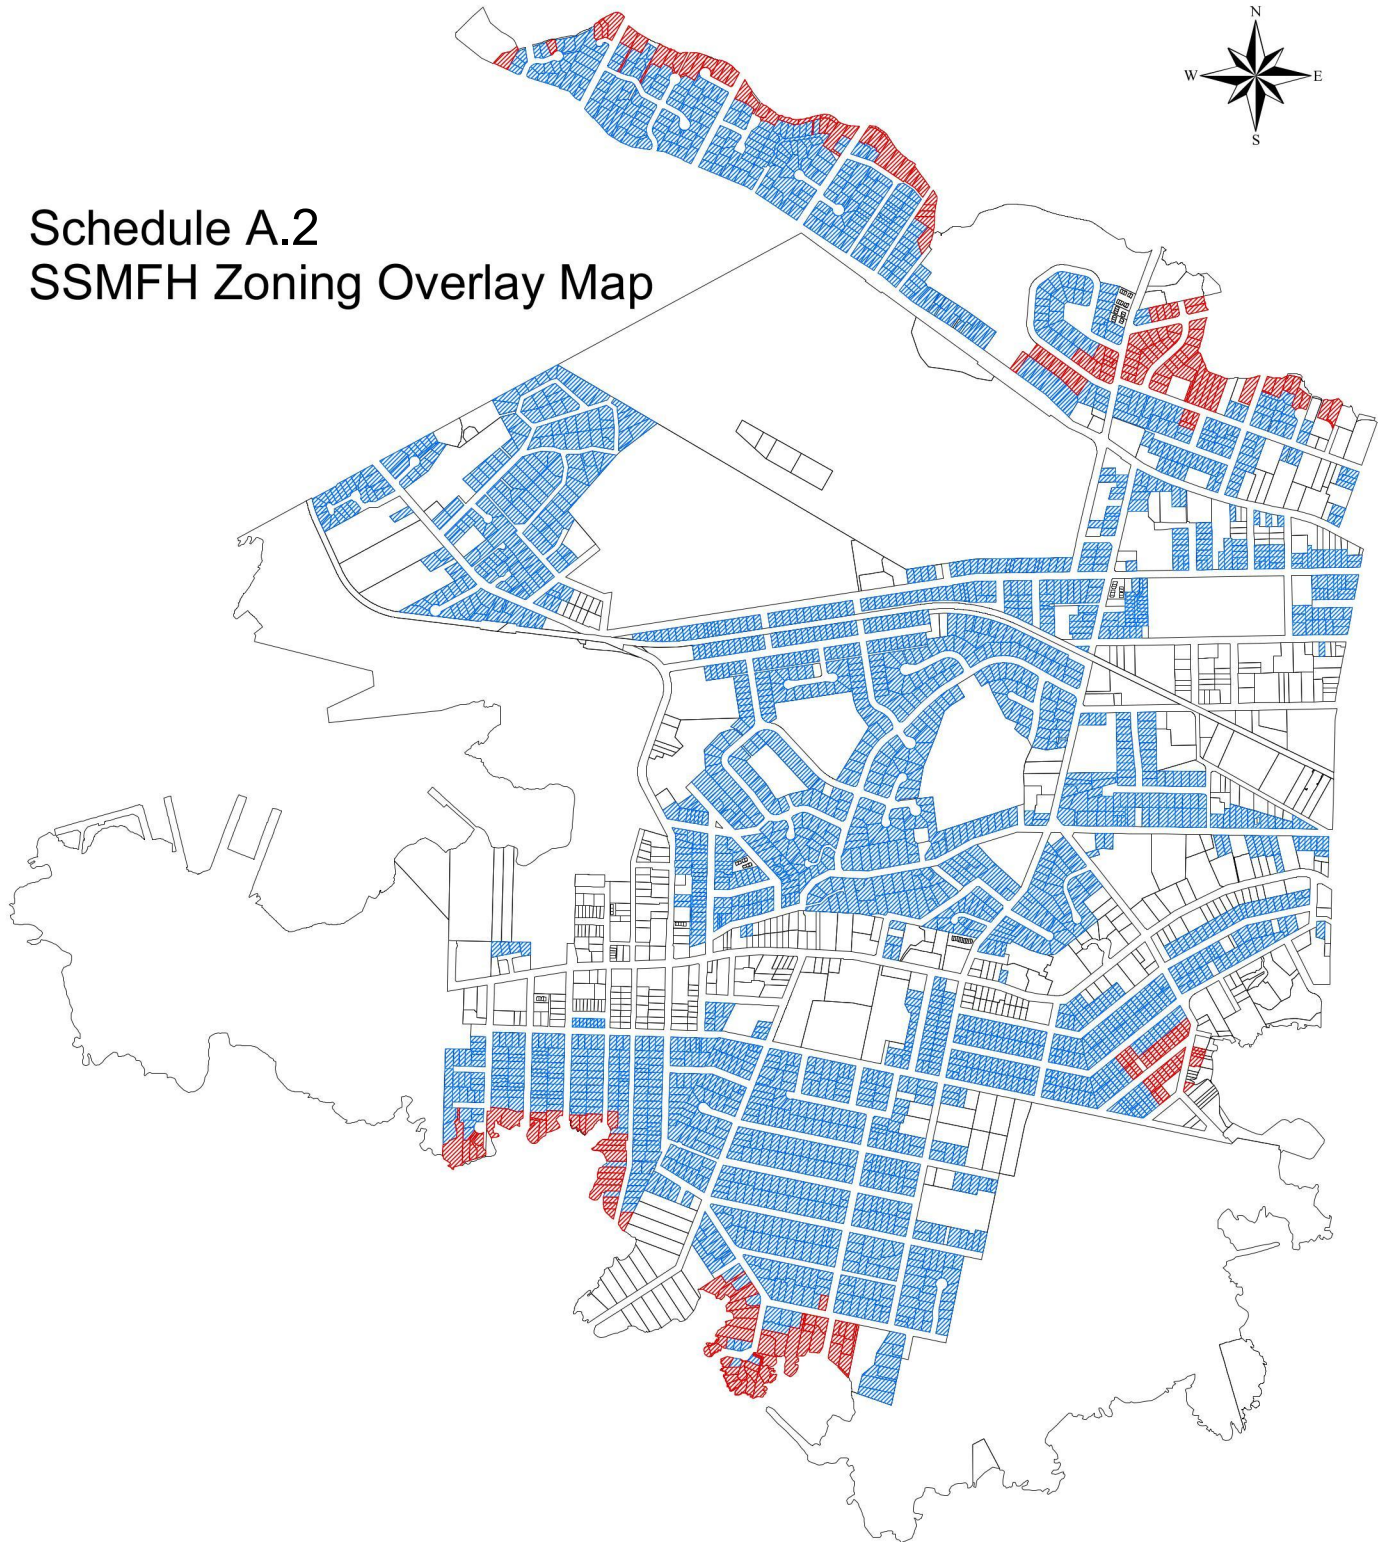

# Schedule A.2 SSMFH Zoning Overlay Map

### Legend

-  Tsunami Hazard Lots
-  SSMFH Lots