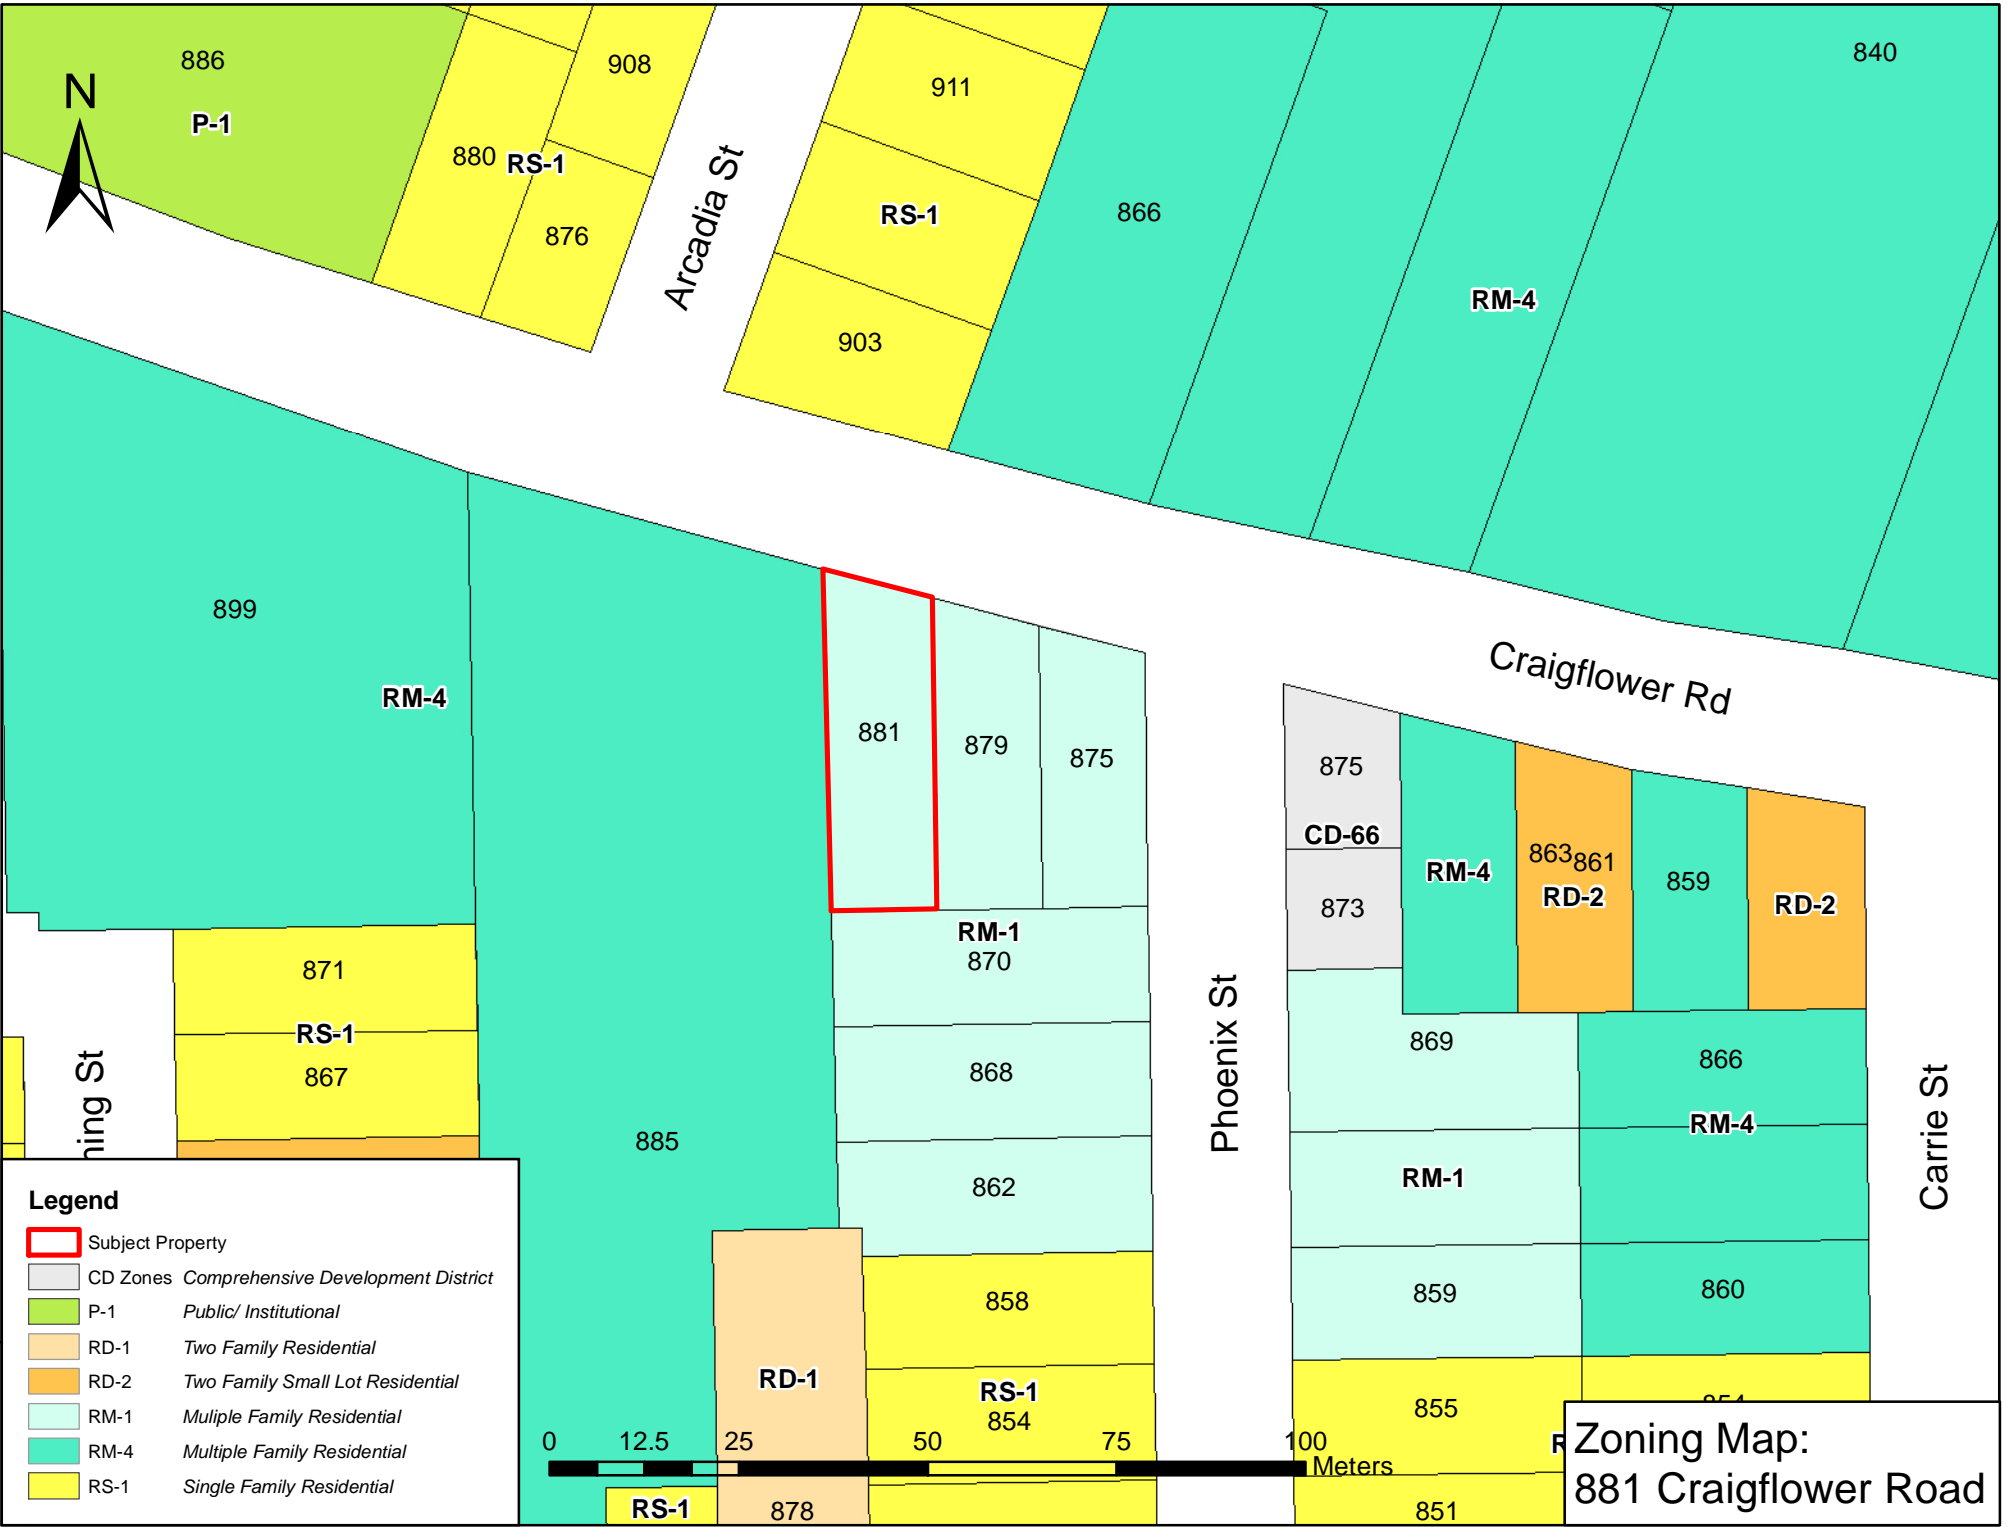

868

Legend

- Subject Property
- CD Zones *Comprehensive Development District*
- P-1 *Public/ Institutional*
- RD-1 *Two Family Residential*
- RD-2 *Two Family Small Lot Residential*
- RM-1 *Multiple Family Residential*
- RM-4 *Multiple Family Residential*
- RS-1 *Single Family Residential*

**Zoning Map:
881 Craigflower Road**